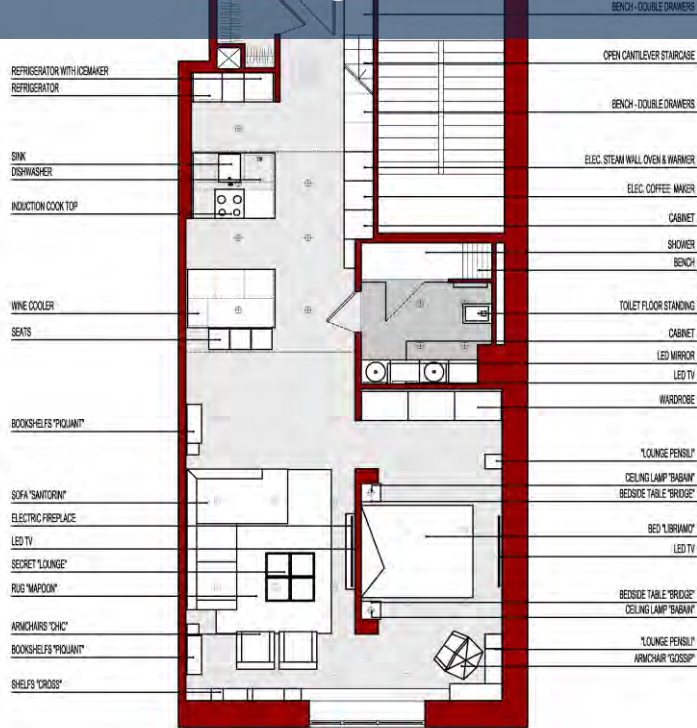

# Interior general concept

# 3D Views

# Interior furniture and material selection

ROOM	ITEM	COMPANY	SIZE	N.
KITCHEN & DINING	TABLE	"SKORPIO KERAMIC" Base: Metal, Graphite embossed, cod. GFM69 Top: Marble Ceramic Ardesia, cod. KM04	W 240cm x D 120cm x H 75cm (sq.)	1
		"VENUS" Feet: Titanium Seat: Leather "PELLE A 2530"	W 52cm x D 56cm x H 86cm	8
	SIDEBOARD	"HILTON" Frame 1: Wood, cod. OP69 matt graphite Frame 2: Wood, cod. OP69 matt graphite Doors: Glass, cod. extra light transparent	W 245,5cm x D 49cm x H 74cm (4x1)	1
	CHANDELIER	"SUSPENDERS 36" - 3 BAR OFFSET LINEAR Suspension system Finish: Satin black Luminaire: Crystal Oval Combo, cod. SC04	W 102" x D 11,25 x H 16-87"	1
	FLOOR	TILES MICRON 2.0 Finish: POLISHED+MATT	DRAWINGS SPECH.	/
	WALL AND CEILING	RAL COLOR: "RAL 9002 GREY WHITE"	DRAWINGS SPEC.	/
	SOFA 2	"SUITE" SOFA Leather: "CLUB C029" Stitchings: CUC 501B Pillow: "CLUB C041"	SUITE D3 (W 96" x D 45")	1
	COFFEE TABLES A	"DIELLE" Top: Glass Legs: Marble, cod. BC polished white Carrara Frame: Metal, cod. 08 chrome	W 100cm x D 100cm x H 40cm	2
	COFFE TABLES B	"SCACCO" Top: Glass Base: Marble, cod. BC polished white Carrara	W 130cm x D 70cm x H 32cm	2

# Interior design detailed set