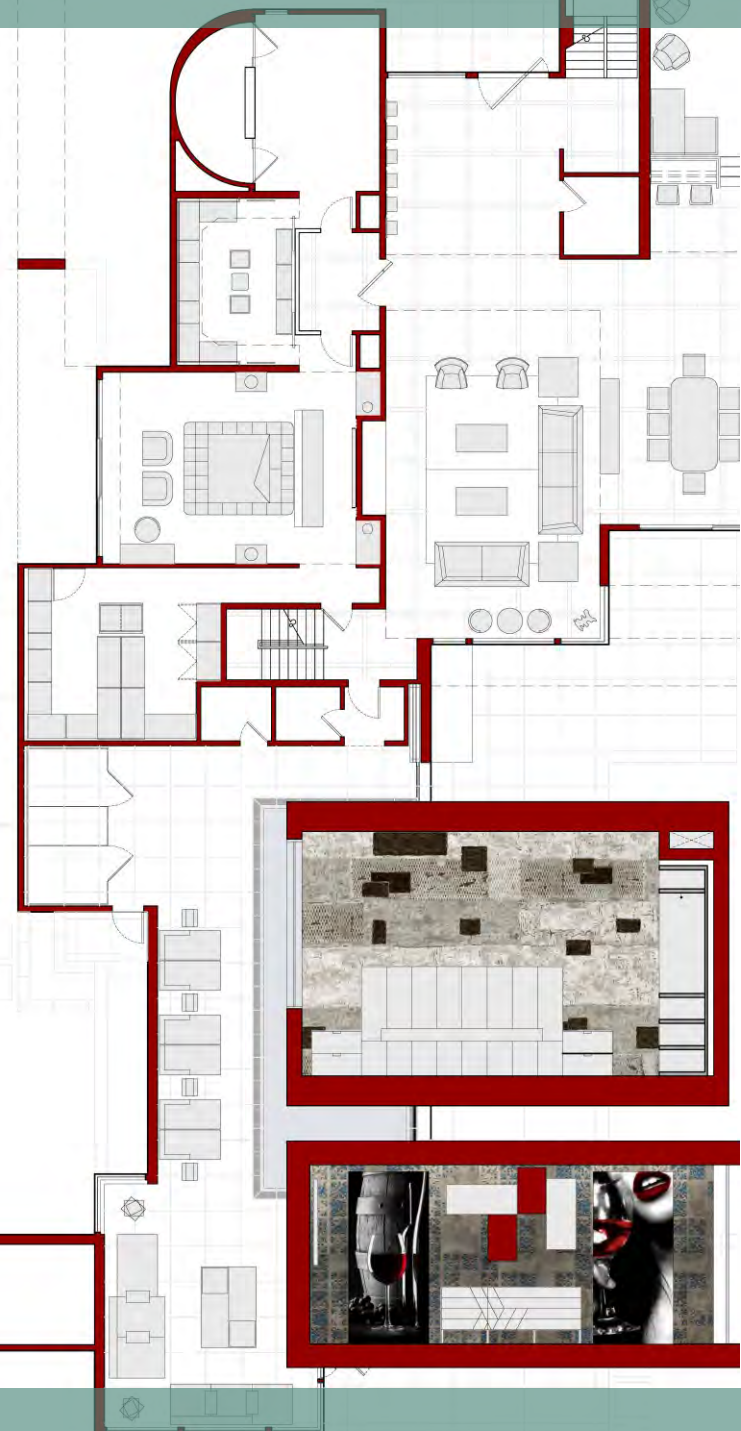

Interior design construction set

Photorealistic Renderings

Interior materials package

ROOM	ITEM	COMPANY	SIZE	N.	IMAGES/FINISHES
DINING ROOM	TABLE	"SKORPIO KERAMIC" Base: Metal, Graphite embossed, cod. GFM89 Top: Marble Ceramic Aedisa, cod. KM04	W 240cm x D 120cm x H 75cm (sq.)	1	
	CHAIRS (Small Armchair)	"VENUS" Feet: Titanium Seat: Leather "PELLE A 230"	W 52cm x D 56cm x H 86cm	8	
	SIDEBOARD	"HILTON" Frame 1: Wood, cod. OP69 matt graphite Frame 2: Wood, cod. OP69 matt graphite Doors: Glass, cod. extra light transparent	W 245,5cm x D 49cm x H 74cm (4x1)	1	
	CHANDELER	SUSPENSORS 30" - 3 BAR OFFSET LINEAR Suspension system Finish: Satin black Luminaire: Crystal Oval Combo, cod. SC04	W 102" x D 11,25" x H 16-87"	1	
FLOOR	MICRON 2.0 Finish: POLISHED-MATT			1	

D E L U X E

RAL 9002 Grey White