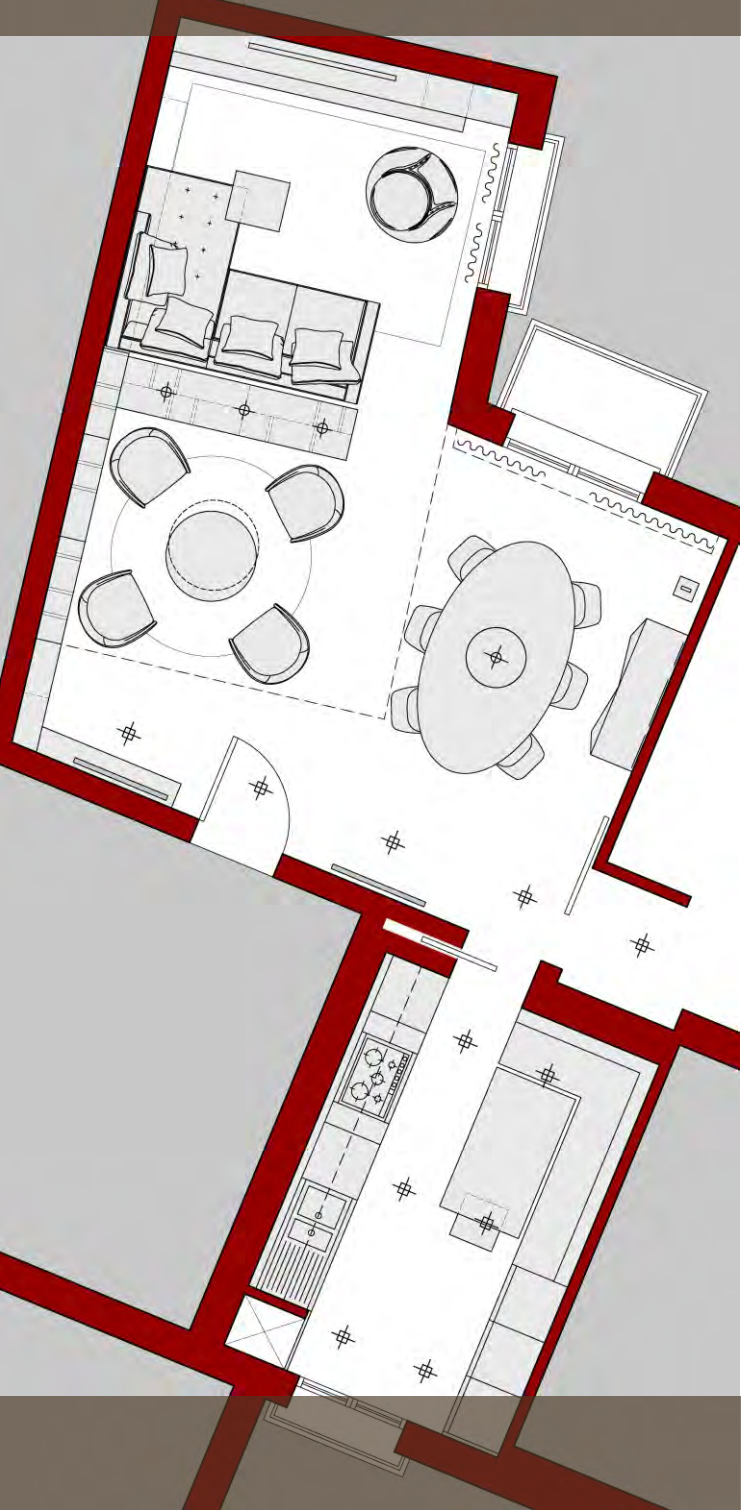

# Interior general concept

# 3D Views

# Interior furniture and material selection

ROOM	ITEM	COMPANY	SIZE	N.
KITCHEN & DINING	TABLE	"SKORPIO KERAMIC" Base: Metal, Graphite embossed, cod. GFM69 Top: Marble Ceramic Ardesia, cod. KM04	W 240cm x D 120cm x H 75cm (sq.)	1
		"VENUS" Feet: Titanium Seat: Leather "PELLE A 2530"	W 52cm x D 56cm x H 86cm	8
	SIDEBOARD	"HILTON" Frame 1: Wood, cod. OP69 matt graphite Frame 2: Wood, cod. OP69 matt graphite Doors: Glass, cod. extra light transparent	W 245,5cm x D 49cm x H 74cm (4x1)	1
	CHANDELIER	"SUSPENDERS 36" - 3 BAR OFFSET LINEAR Suspension system Finish: Satin black Luminaire: Crystal Oval Combo, cod. SC04	W 102" x D 11,25 x H 16-87"	1
	FLOOR	TILES MICRON 2.0 Finish: POLISHED+MATT	DRAWINGS SPECH.	/
	WALL AND CEILING	RAL COLOR: "RAL 9002 GREY WHITE"	DRAWINGS SPEC.	/
	SOFA 2	"SUITE" SOFA Leather: "CLUB C029" Stitchings: CUC 501B Pillow: "CLUB C041"	SUITE D3 (W 96" x D 45")	1
	COFFEE TABLES A	"DIELLE" Top: Glass Legs: Marble, cod. BC polished white Carrara Frame: Metal, cod. 08 chrome	W 100cm x D 100cm x H 40cm	2
	COFFE TABLES B	"SCACCO" Top: Glass Base: Marble, cod. BC polished white Carrara	W 130cm x D 70cm x H 32cm	2

# Interior design detailed set